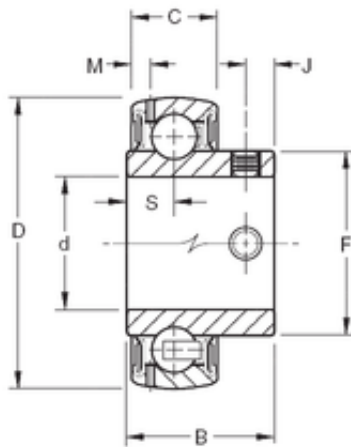

### 34,925 mm x 72 mm x 36,5 mm TIMKEN GYA106RRB Insert Bearings Spherical OD

Bearing No. GYA106RRB

Size	34.925x72x36.5 mm
Bore Diameter	34,925 mm
Outer Diameter	72 mm
Width	36,5 mm
d	34,925 mm
D	72 mm
B	36,5 mm
C	19 mm
F	46,8 mm
J	7,87 mm
M	3,68 mm
S	10,85 mm
Thread (G)	M8X1,25
Weight	0,42 Kg
Basic dynamic load rating (C)	28,5 kN

GYA106RRB Bearing 2D drawings and 3D CAD models