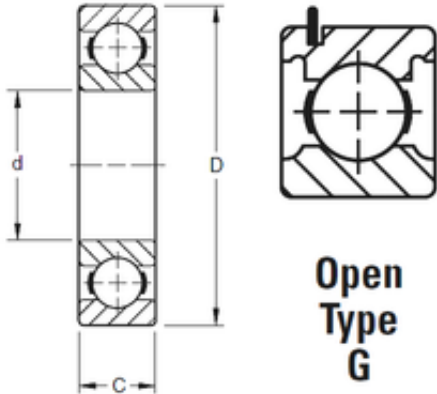

Bearing Mexico, S.A.

35 mm x 80 mm x 21 mm TIMKEN 307KG Single Row Ball Bearings

Bearing No. 307KG

Size	35x80x21 mm
Bore Diameter	35 mm
Outer Diameter	80 mm
Width	21 mm
d	35 mm
D	80 mm
B	21 mm
C	21 mm
Weight	0,472 Kg
Basic dynamic load rating (C)	37,7 kN

307KG Bearing 2D drawings and 3D CAD models