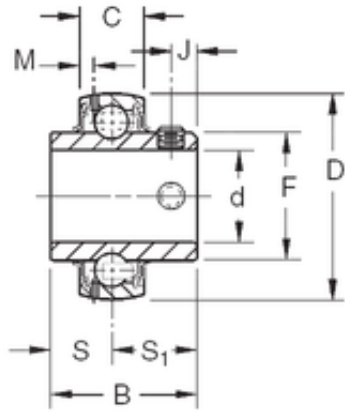

### 61,9125 mm x 110 mm x 65,07 mm TIMKEN GY1207KRRB Insert Bearings Spherical OD

Bearing No. GY1207KRRB

GY1207KRRB Bearing 2D drawings and 3D CAD models

Size	61.9125x110x65.07 mm
Bore Diameter	61,9125 mm
Outer Diameter	110 mm
Width	65,07 mm
d	61,9125 mm
D	110 mm
B	65,07 mm
C	27 mm
S1	39,67 mm
F	76,48 mm
J	10 mm
M	5,13 mm
S	25,4 mm
Thread (G)	M10X1,5
Basic dynamic load rating (C)	58,5 kN